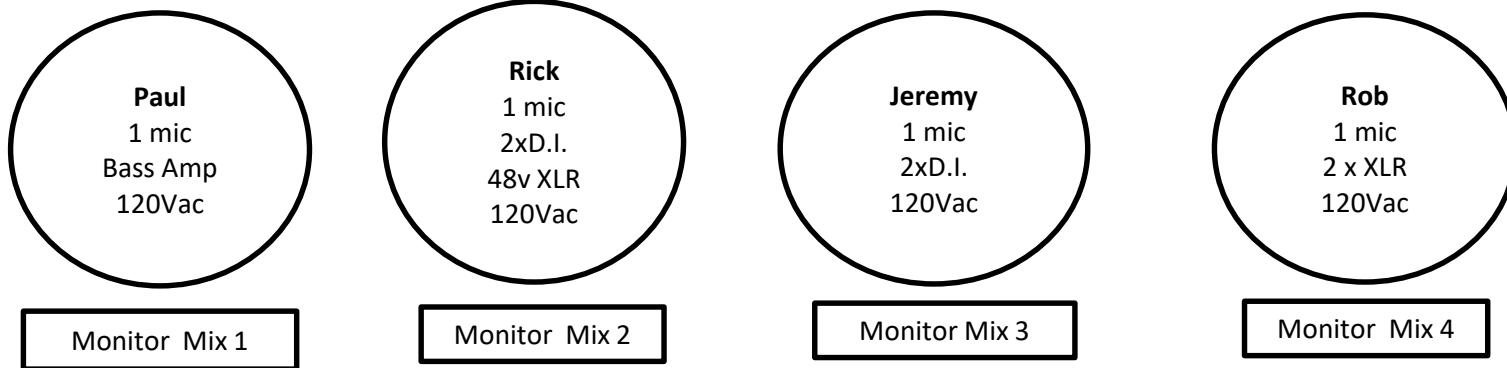

The Residuals Stage Requirements

Each member of the band requires a vocal mic on a boom stand.

Additional Inputs Required

Paul	electric bass, voice	venue to provide bass amp
Rick	2 guitars, bodhran, voice	2 x D.I. AND 1 phantom power XLR for drum mic
Jeremy	fiddle, octave mandolin, voice	2 x D.I.
Rob	banjo, mandolin, cittern, voice	2 x XLR (supplies own D.I.)